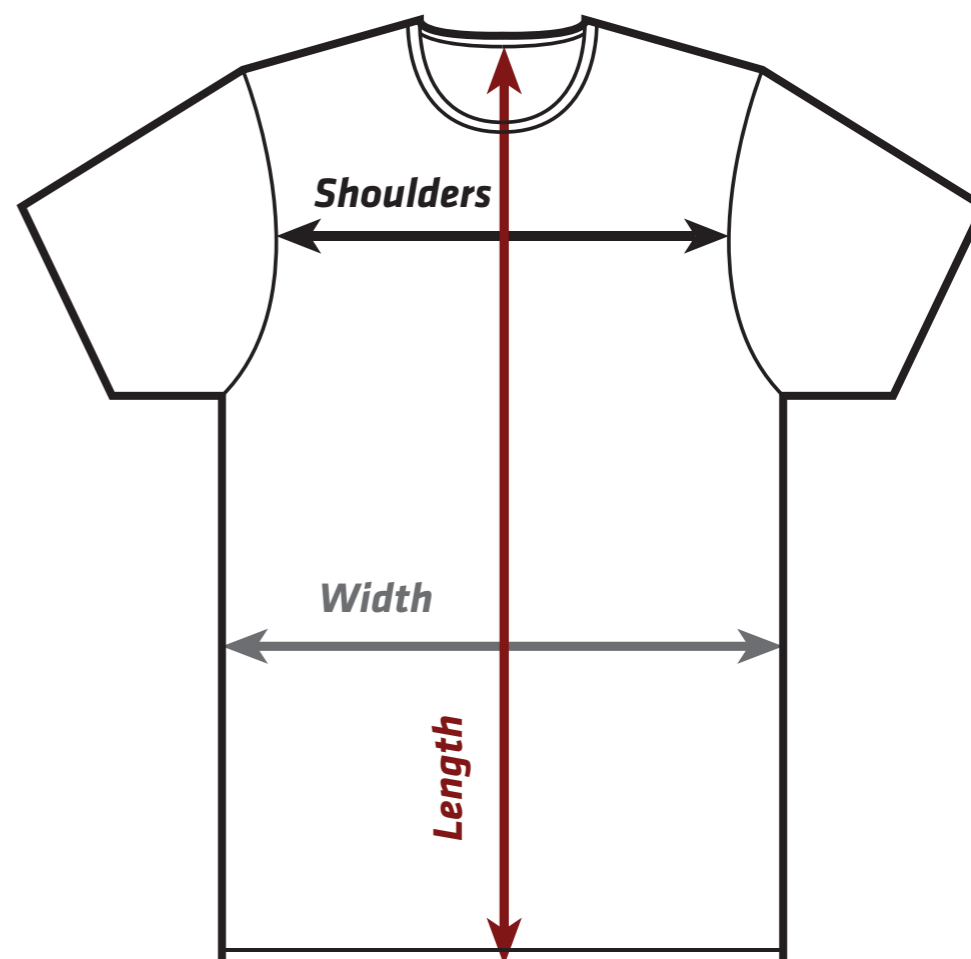

## Size Chart: Men's Premium Tees

### CENTEMETERS

Size	Length (cm)	Shoulders (cm)	Width (cm)
XS	65	39.5	45.5
S	67	41	48
M	67	43	51
L	71	44	52
XL	74	47	55

### INCHES

Size	Length (in)	Shoulders (in)	Width (in)
XS	25.5	15.5	18
S	26.5	16.25	19
M	26.5	17	20
L	28	17.25	20.5
XL	29	18.5	21.5

## Size Chart: Women's Premium Racer Tanks